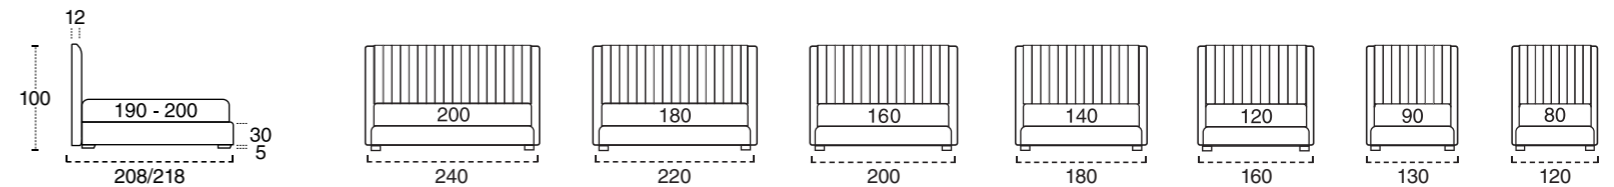

DAFNE COVER/SLIM H.30 CM

SENZA RETE: SPECIFICARE
MISURA ALLOGGIO PER RETE
WITHOUT BED BASE: PLEASE
SPECIFY SIZE OF THE BASE
SANS SOMMIER: NOTER LA
DIMENSION DU RANGE SOMMIER

RETE STANDARD CORTINA
STANDARD CORTINA BED BASE
SOMMIER STANDARD CORTINA

SISTEMA ALZARETE YPSILON
YPSILON LIFT-UP MECHANISM
FOR BED BASE
SYSTÈME DE RELEVAGE YPSILON

SISTEMA ALZARETE TRIPLEX
TRIPLEX LIFT UP MECHANISM
FOR BED BASE
SYSTÈME DE RELEVAGE TRIPLEX

SISTEMA ALZARETE MASTER
MASTER LIFT UP MECHANISM
FOR BED BASE
SYSTÈME DE RELEVAGE MASTER

PIEDINI PER GIROLETTO H 30 CM / FEET FOR BED FRAME H 30 / PIED POUR CADRE H 30 CM

STANDARD CM. 5	FINITURA OPTIONAL	OPTIONAL N CM. 5	P CM. 5	L CM. 10	M CM. 10	FINITURA RAL
	BIANCO NATURALE					SUPPLEMENTARE PER TUTTI I PIEDI OPTIONAL FOR ALL FEET OPTIONAL POUR TOUS LES PIEDS
LEGNO.WOOD.BOIS BLACK		LEGNO.WOOD.BOIS BLACK BIANCO NATURALE	METALLO.METAL BLACK CROMO	METALLO.METAL GRIGIO	LEGNO.WOOD.BOIS BLACK BIANCO NATURALE